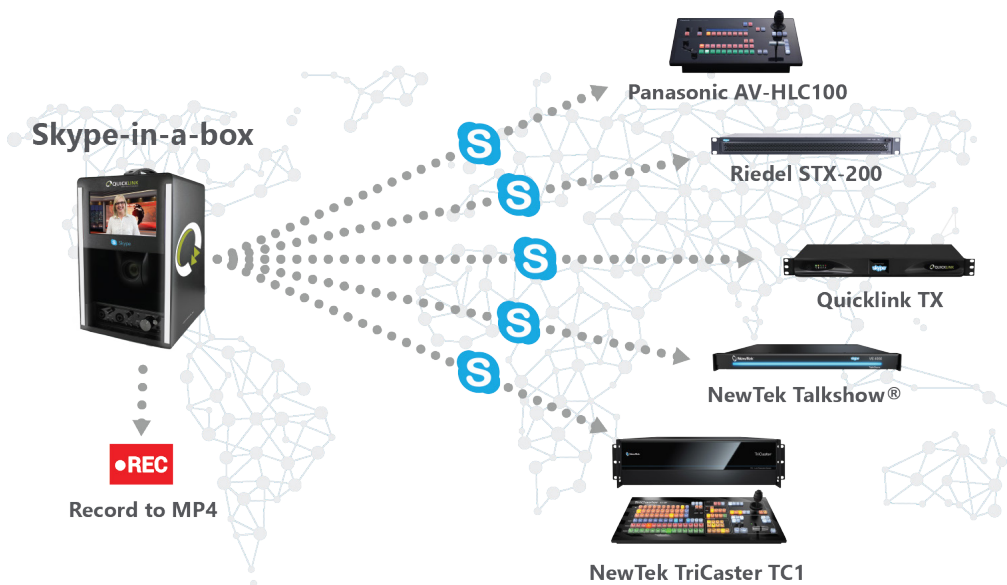

Quicklink TX Skype-in-a-box

Connect to any global broadcaster in studio-grade quality. Instantly go live from a single button-click compact unit, no booking of production crews or complex equipment required. With this all in one compact unit you can look and sound more professional even from your own home.

Highlights

- ▶ Dedicated broadcast hardware incorporating the Skype TX broadcast software supporting up to 5 Mbps HD quality
- ▶ Automatic Artificial Intelligence using the inbuilt Pan, Tilt and Zoom camera creates the perfect head and shoulders framed shot
- ▶ Inbuilt LED Lighting ensures that the shot is optimised for clarity
- ▶ Simple setup, plug-and-play with no technical expertise required
- ▶ Small enough to fit into a carry case, lightweight with rugged allow housing

Broadcast quality Skype video calling

Allow your expert opinions to be heard on a global scale. Connect to any international broadcaster!

Look and sound professional on-air. The Skype-in-a-box incorporates a high-quality PTZ camera with automatic shot framing.