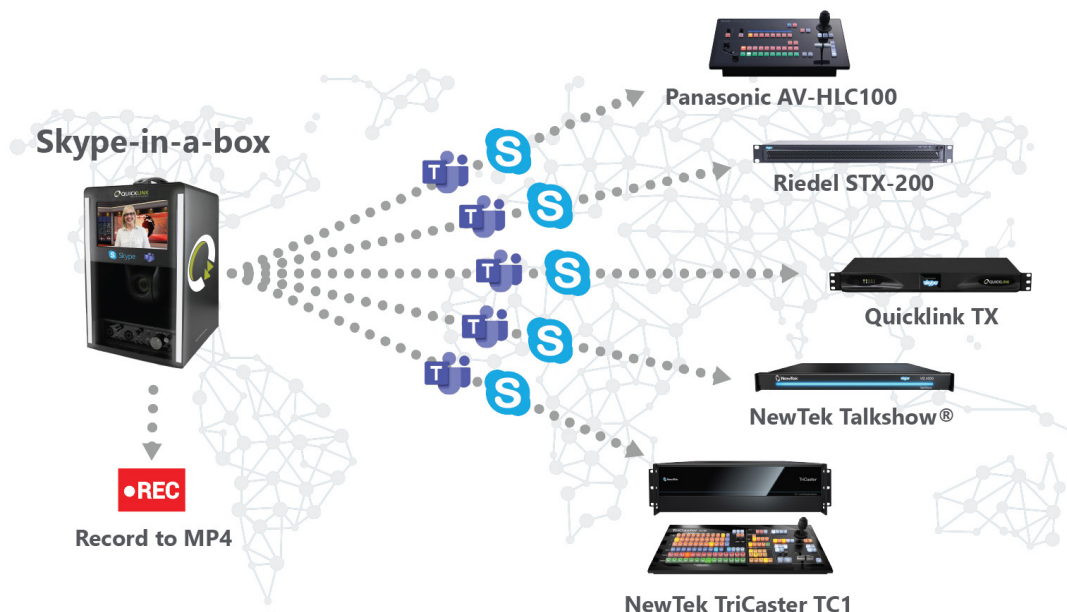

Quicklink TX Skype-in-a-box

Connect to any global broadcaster in studio-grade quality. Instantly go live from a single button-click compact unit, no booking of production crews or complex equipment required. With this all in one compact unit you can look and sound more professional even from your own home.

Highlights

- ▶ Dedicated broadcast hardware incorporating the Skype TX broadcast software supporting up to 5 Mbps HD quality
- ▶ Automatic Artificial Intelligence using the inbuilt Pan, Tilt and Zoom camera creates the perfect head and shoulders framed shot
- ▶ Inbuilt LED Lighting ensures that the shot is optimised for clarity
- ▶ Simple setup, plug-and-play with no technical expertise required
- ▶ Small enough to fit into a carry case, lightweight with rugged allow housing

Broadcast quality Skype & Teams video calling

Allow your expert opinions to be heard on a global scale. Connect to any international broadcaster!

Look and sound professional on-air. The Skype-in-a-box incorporates a high-quality PTZ camera with automatic shot framing.